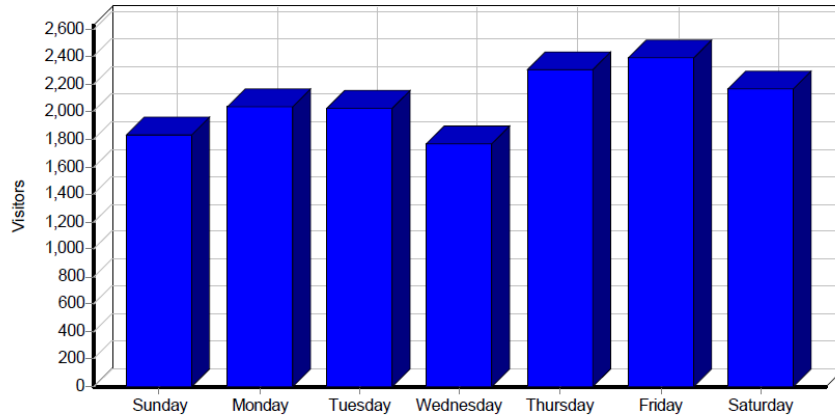

#### Summary

Hits	
Total Hits	375,779
Visitor Hits	373,276
Spider Hits	2,503
Average Hits per Day	10,438
Average Hits per Visitor	25.71
Cached Requests	44,491
Failed Requests	22,922
Page Views	
Total Page Views	80,029
Average Page Views per Day	2,223
Average Page Views per Visitor	5.51
Visitors	
Total Visitors	14,520
Average Visitors per Day	403
Total Unique IPs	8,355
Bandwidth	
Total Bandwidth	12.80 GB
Visitor Bandwidth	12.69 GB
Spider Bandwidth	117.85 MB
Average Bandwidth per Day	364.15 MB
Average Bandwidth per Hit	35.72 KB
Average Bandwidth per Visitor	916.21 KB

### By Hour of Day

Activity by Hour of Day

### By Day of Week

Activity by Day of Week

Activity by Day of Week

Day	Hits	Page Views	Visitors	Bandwidth (KB)
Sunday	41,753	8,536	1,831	1,451,539
Monday	44,735	8,847	2,034	1,600,518
Tuesday	52,039	9,808	2,030	1,738,624
Wednesday	43,945	8,603	1,764	1,433,432
Thursday	70,162	16,215	2,306	2,550,089
Friday	68,936	16,344	2,391	2,541,503
Saturday	54,209	11,676	2,164	2,108,386
<b>Total</b>	<b>375,779</b>	<b>80,029</b>	<b>14,520</b>	<b>13,424,095</b>