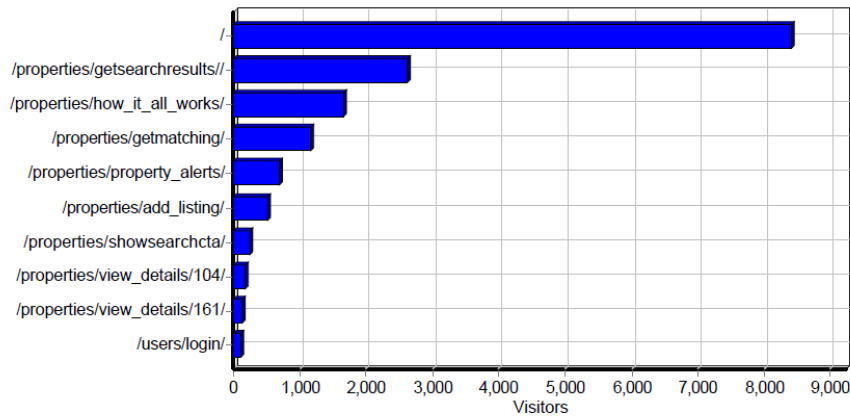

### By Hour of Day

Activity by Hour of Day

### By Day of Week

Activity by Day of Week

Activity by Day of Week

Day	Hits	Page Views	Visitors	Bandwidth (KB)
Sunday	41,753	8,536	1,831	1,451,539
Monday	44,735	8,847	2,034	1,600,518
Tuesday	52,039	9,808	2,030	1,738,624
Wednesday	43,945	8,603	1,764	1,433,432
Thursday	70,162	16,215	2,306	2,550,089
Friday	68,936	16,344	2,391	2,541,503
Saturday	54,209	11,676	2,164	2,108,386
<b>Total</b>	<b>375,779</b>	<b>80,029</b>	<b>14,520</b>	<b>13,424,095</b>

Most Popular Pages

Most Popular Pages

	Page	Hits	Incomplete Requests	Visitors	Bandwidth (KB)
1	http://buytolet.property118.com/	15,242	0	8,397	279,038
2	http://buytolet.property118.com/properties/getsearchresults/	16,595	0	2,614	200,407
3	http://buytolet.property118.com/properties/how_it_all_works/	1,918	0	1,660	76,203
4	http://buytolet.property118.com/properties/getmatching/	19,136	0	1,171	11,097
5	http://buytolet.property118.com/properties/property_alerts/	1,292	0	704	41,875
6	http://buytolet.property118.com/properties/add_listing/	958	0	507	50,009
7	http://buytolet.property118.com/properties/showsearchcta/	328	0	249	510
8	http://buytolet.property118.com/properties/view_details/104/	222	0	190	21,867
9	http://buytolet.property118.com/properties/view_details/161/	167	0	133	9,764
10	http://buytolet.property118.com/users/login/	415	0	117	11,668