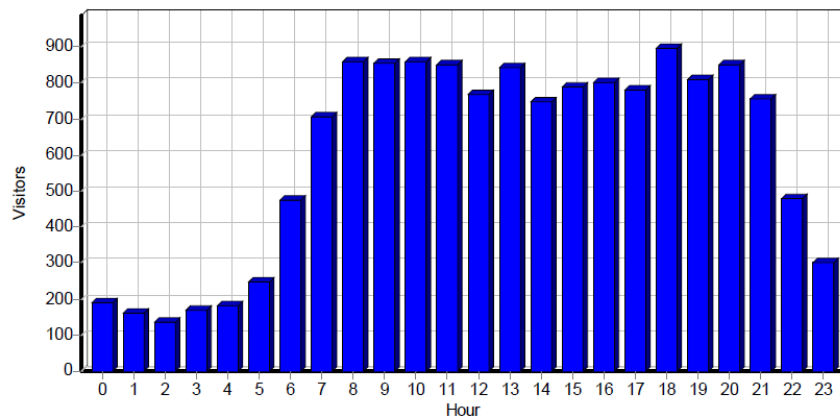

Property118 Portal – Month One Website Statistics

General Statistics

Summary

Summary

Hits	
Total Hits	375,779
Visitor Hits	373,276
Spider Hits	2,503
Average Hits per Day	10,438
Average Hits per Visitor	25.71
Cached Requests	44,491
Failed Requests	22,922
Page Views	
Total Page Views	80,029
Average Page Views per Day	2,223
Average Page Views per Visitor	5.51
Visitors	
Total Visitors	14,520
Average Visitors per Day	403
Total Unique IPs	8,355
Bandwidth	
Total Bandwidth	12.80 GB
Visitor Bandwidth	12.69 GB
Spider Bandwidth	117.85 MB
Average Bandwidth per Day	364.15 MB
Average Bandwidth per Hit	35.72 KB
Average Bandwidth per Visitor	916.21 KB

By Hour of Day

Activity by Hour of Day