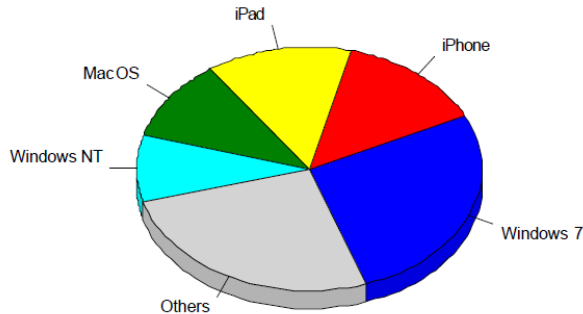

Most Used Operating Systems

Most Used Operating Systems

	Operating System	Hits	Visitors	% of Total Visitors
1	Windows 7	102,013	3,916	26.97%
2	iPhone	43,221	2,017	13.89%
3	iPad	52,325	1,976	13.61%
4	Mac OS	59,150	1,560	10.74%
5	Others	6,639	1,365	9.40%
6	Windows NT	54,750	1,277	8.79%
7	Windows XP	17,638	949	6.54%
8	Android OS	22,051	666	4.59%
9	Windows Vista	9,779	475	3.27%
10	Linux	3,721	260	1.79%
11	Windows Phone	827	18	0.12%
12	Windows Server 2003	905	17	0.12%