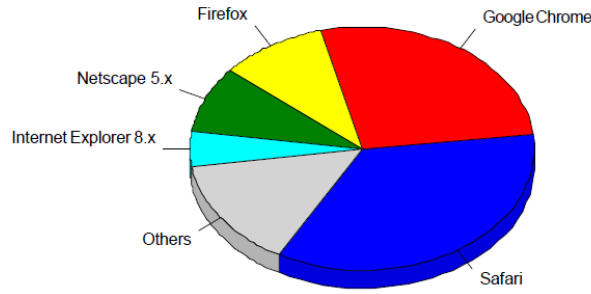

Most Used Browsers

Most Used Browsers

	Browser	Hits	Visitors	% of Total Visitors
1	Safari	127,166	5,194	34.87%
2	Google Chrome	131,795	4,042	27.13%
3	Firefox	37,987	1,493	10.02%
4	Netscape 5.x	45,357	1,311	8.80%
5	Internet Explorer 8.x	13,541	681	4.57%
6	Mozilla/4.0 (compatible;)	808	488	3.28%
7	facebookexternalhit/1.1 (+http://www.facebook.com/externalhit_uatext.php)	876	421	2.83%
8	Internet Explorer 7.x	2,100	361	2.42%
9	Internet Explorer 9.x	7,883	245	1.64%
10	Internet Explorer 1.x	2,724	129	0.87%